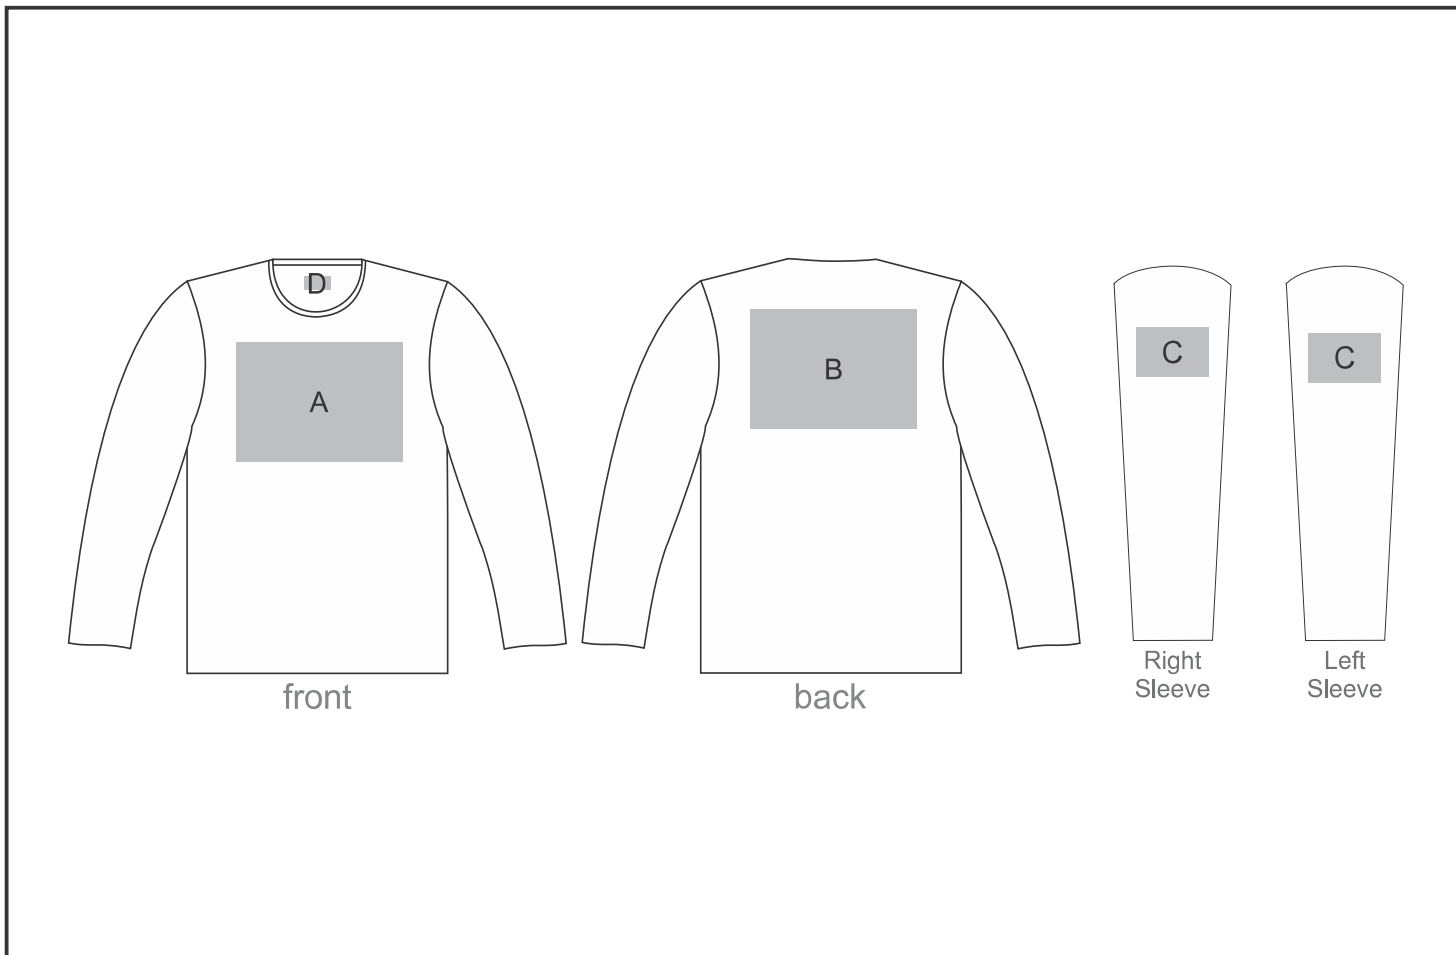

BAS-800

Mens Long Sleeve Portland T-Shirt

Need to know:

- Includes 1-Colour, 1-Position Screen Print (setup fee applies)

- NB: Inclusive Branding is NOT applicable to Items marked as Reduced to Clear.

Branding Options:

Position	Branding Method (Branding Code)	No. of Colours	Dimension
A	Embroidery (EM-CLOTHING)	N/A	200mm wide x 200mm high
A	Screen Print (SA)	6 Colours	260mm wide x 200mm high
A	Digital Transfer Clothing A6 (DTC-A6)	Full Colour	105mm wide x 148mm high
A	Digital Transfer Clothing A5 (DTC-A5)	Full Colour	148mm wide x 200mm high
A	Digital Transfer Clothing A4 (DTC-A4)	Full Colour	290mm wide x 200mm high

B	Embroidery (EM-CLOTHING)	N/A	200mm wide x 200mm high
B	Screen Print (SA)	6 Colours	260mm wide x 200mm high
B	Digital Transfer Clothing A6 (DTC-A6)	Full Colour	105mm wide x 148mm high

B	Digital Transfer Clothing A5 (DTC-A5)	Full Colour	148mm wide x 200mm high
B	Digital Transfer Clothing A4 (DTC-A4)	Full Colour	290mm wide x 200mm high

C	Embroidery (EM-CLOTHING)	N/A	80mm wide x 80mm high
C	Screen Print (SA)	6 Colours	60mm wide x 60mm high
C	Digital Transfer Clothing A6 (DTC-A6)	Full Colour	80mm wide x 80mm high

D	Screen Print (SA)	6 Colours	50mm wide x 25mm high
---	-------------------	-----------	-----------------------